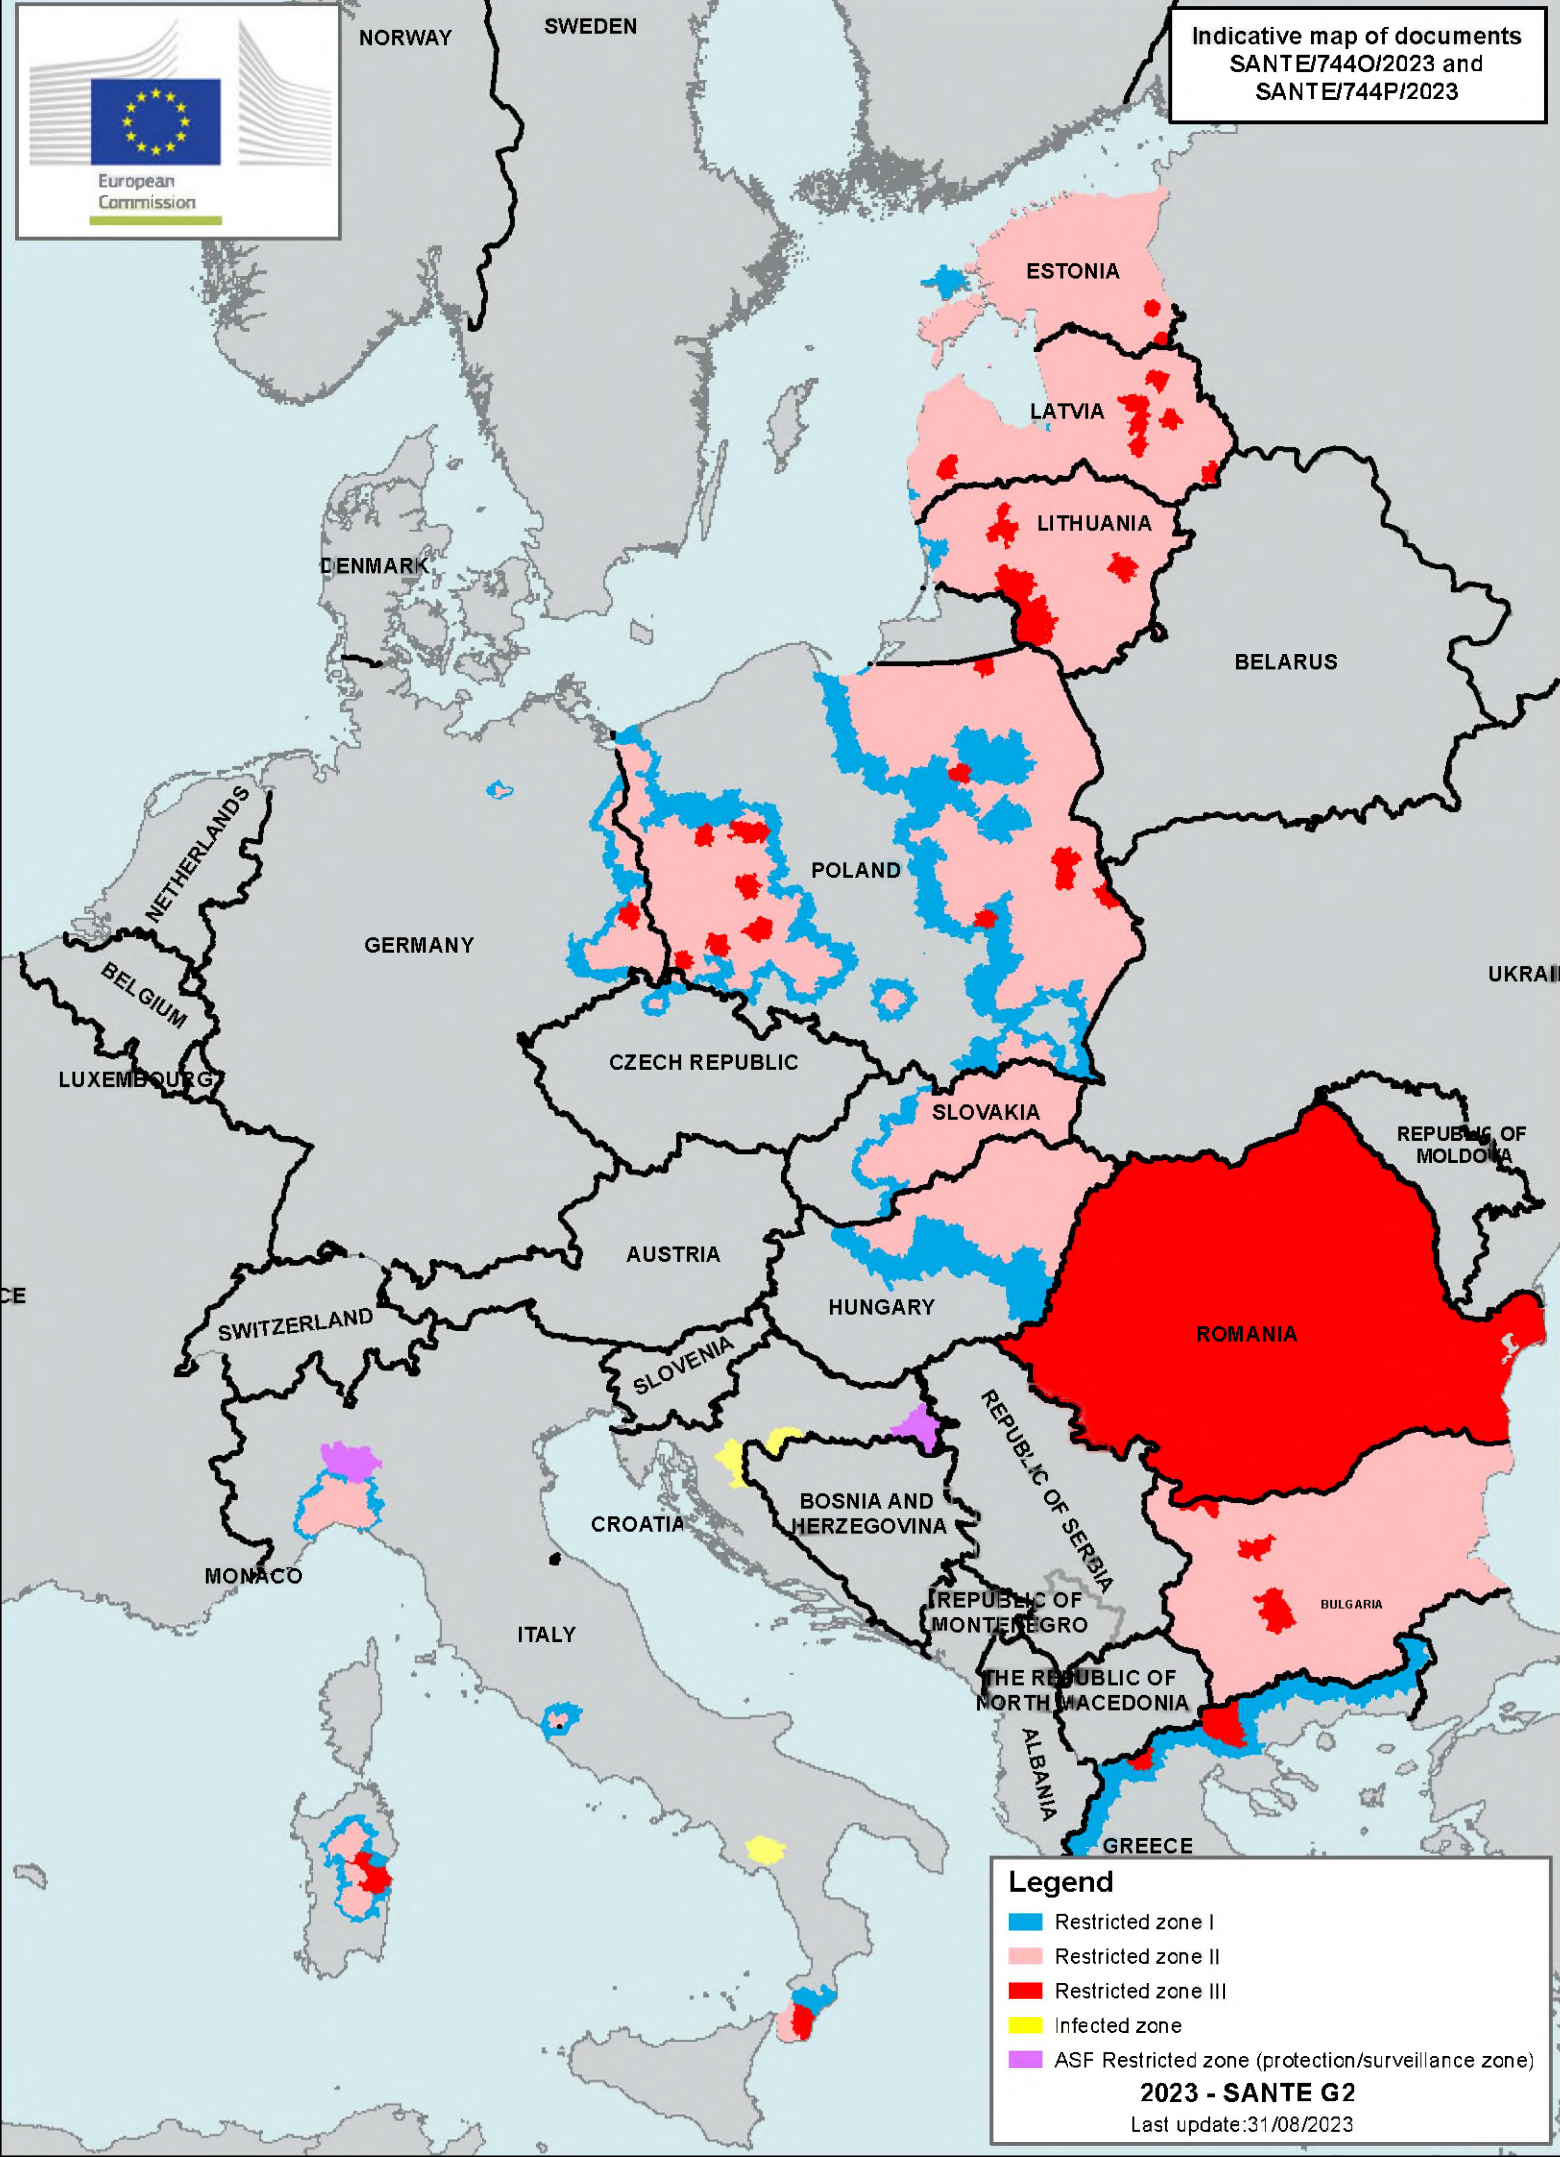

Indicative map of documents
SANTE/7440/2023 and
SANTE/744P/2023

Legend

- Restricted zone I
- Restricted zone II
- Restricted zone III
- Infected zone
- ASF Restricted zone (protection/surveillance zone)

2023 - SANTE G2
Last update: 31/08/2023

0 130 260 520 780 1,040 Kilometers